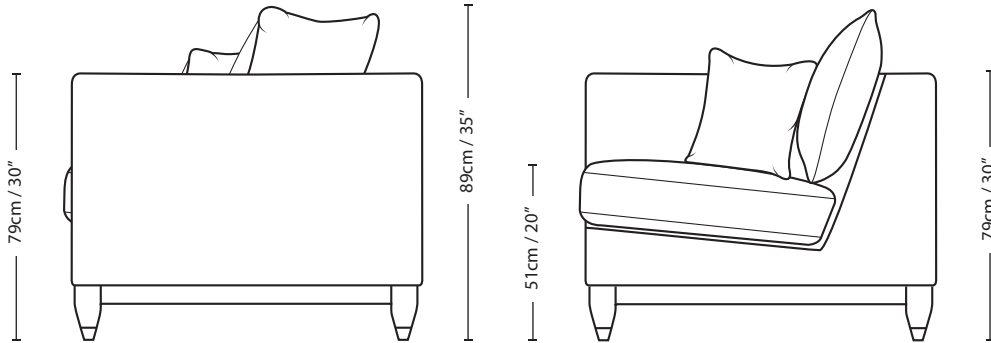

BURLINGTON

3 SEATER SCATTER CUSHION

15cm / 6" 184cm / 72" 15cm / 6"

79cm / 30"

89cm / 35"

51cm / 20"

79cm / 30"

214cm / 84"

Overall Height	Overall Width	Overall Depth	Arm Height	Back Height of Frame	Seat Height	Arm Width	Inside Width Arm to Arm	Seat Depth to Cushions	Seat Depth no Cushions
89cm / 35"	214cm / 84"	99cm / 39"	79cm / 30"	79cm / 30"	51cm / 20"	15cm / 6"	184cm / 72"	53cm / 21"	74cm / 29"

Seating sizes vary to a great extent and particularly wherever there are soft cushions involved, this is magnified with front of seat to back cushion depths, whilst formal back cushions will vary with age and plumping. It is essential to note that scatter back cushion depths will adjust from which point you measure, overtime and with plumping, the accurate measurement does not exist as it will resize each and every time you enjoy its comfort.